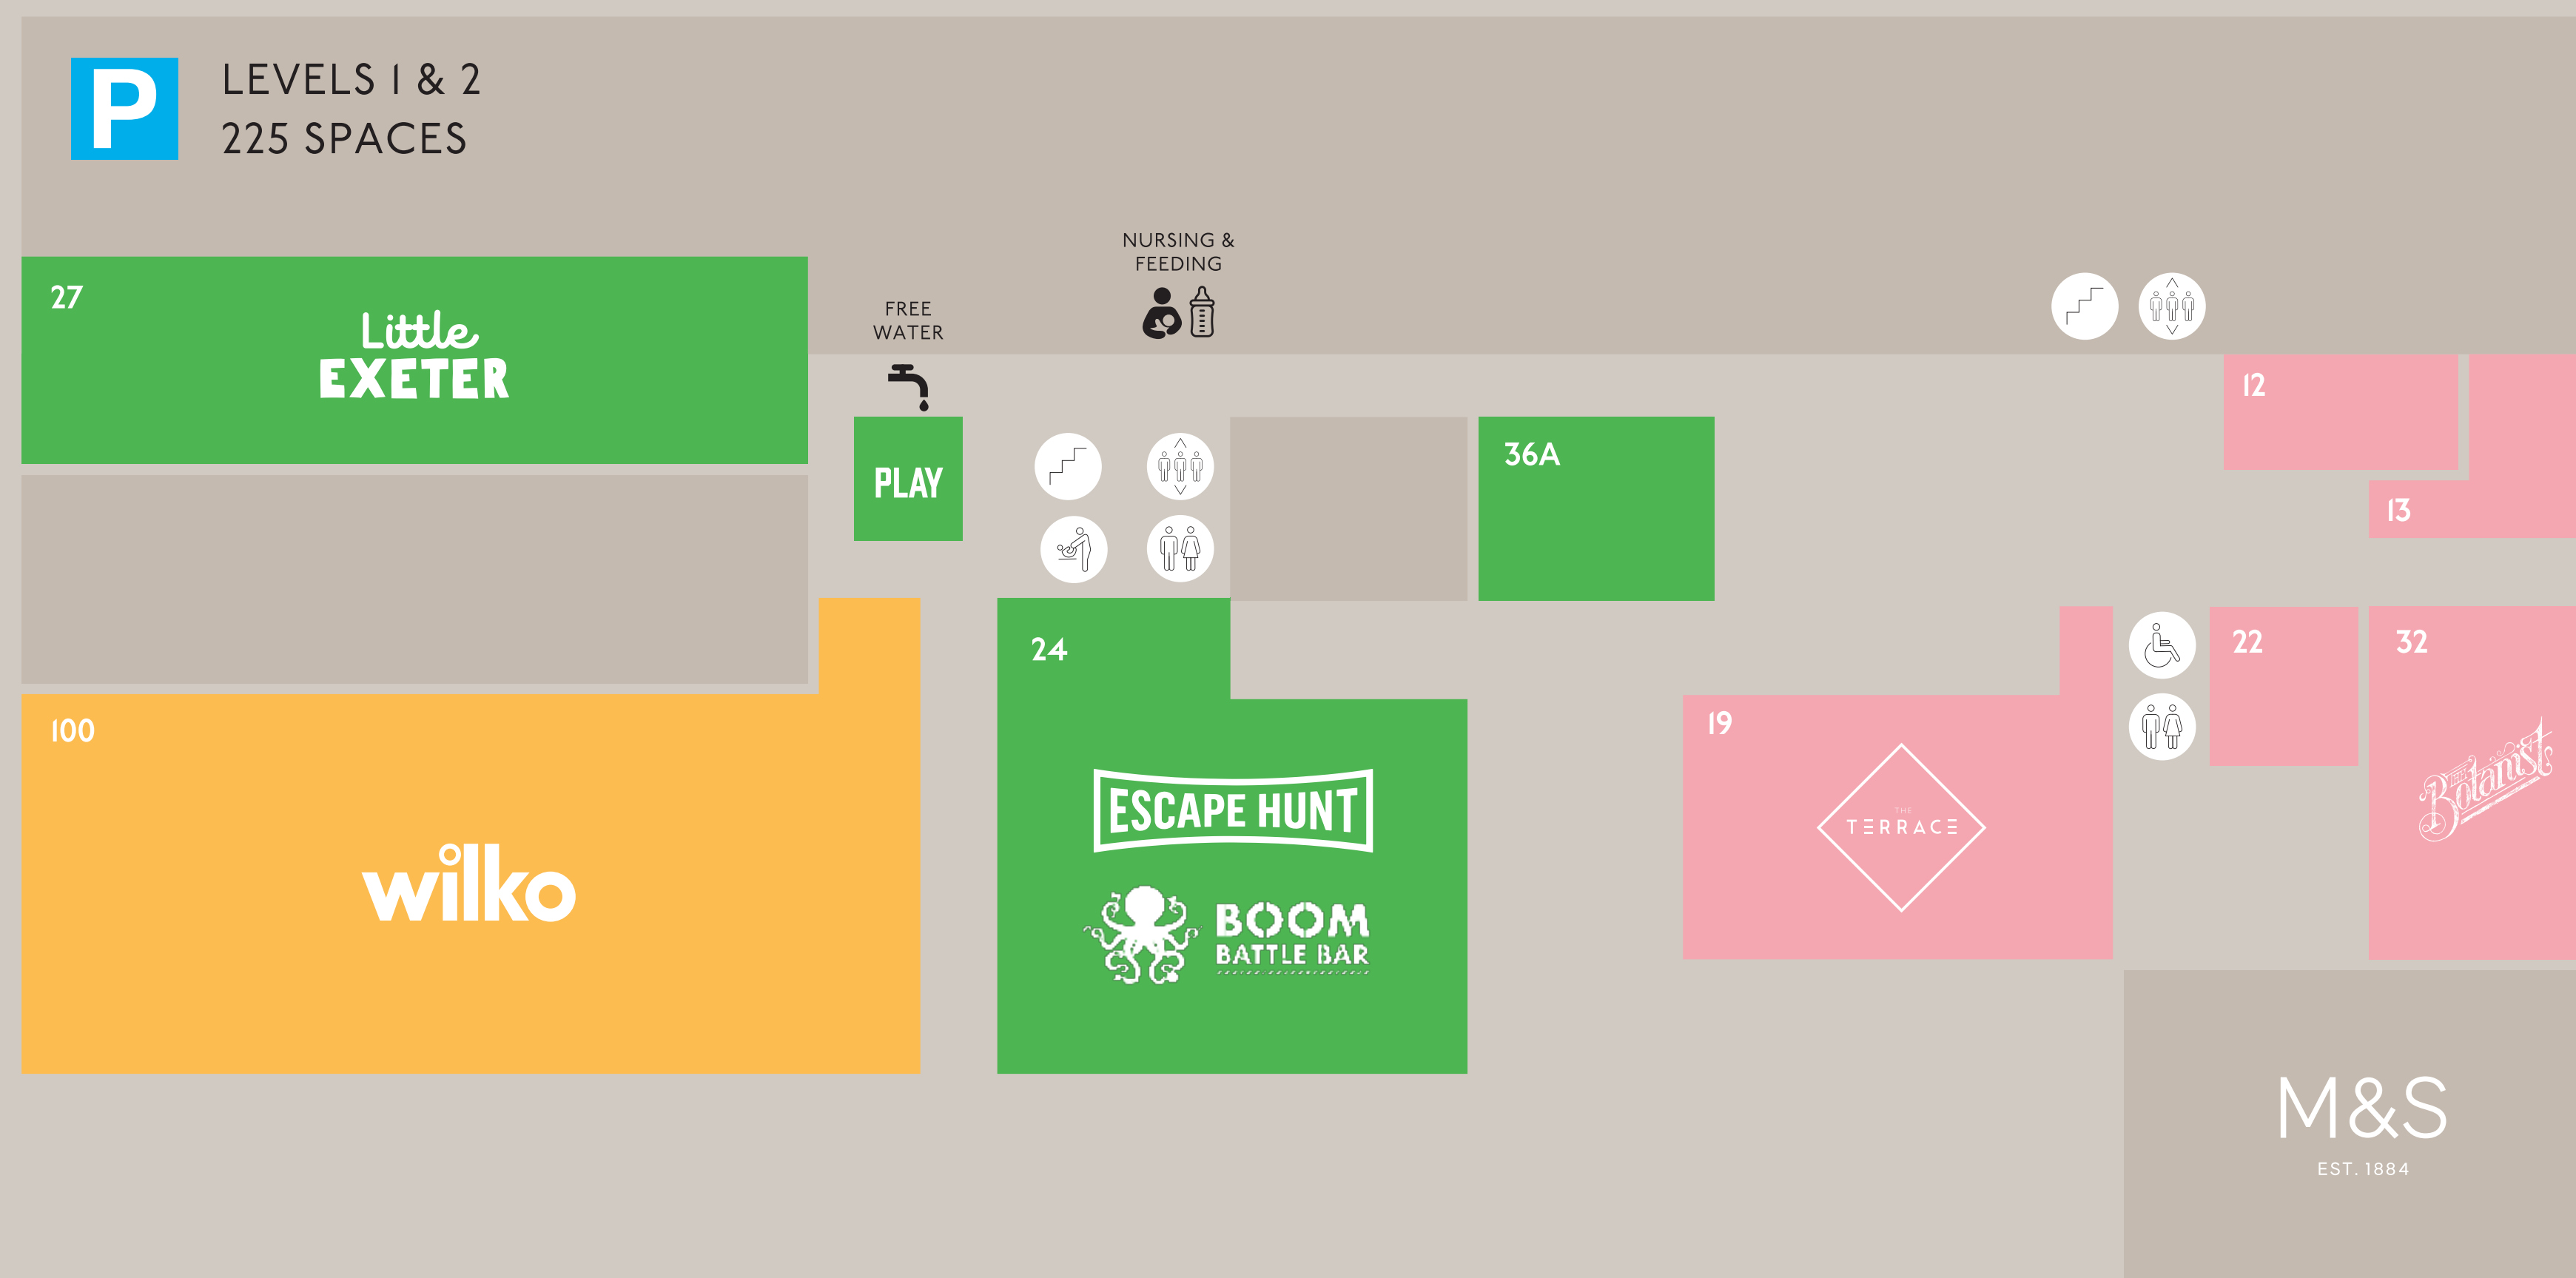

LEVELS

3/4

LEVELS

1/2

LEVEL

G

- 01 Grape Tree
- 02 Cash Converters
- 03 Perfume Shop
- 05 The Body Shop
- 04
- 06 CEX
- 08 Warren James
- 09B Timpsons
- 09C Gadgets and Accessories
- 10
- 11 Superdrug
- 25
- 26 H. Samuel
- 30 Primark
- 32 Sainsburys
- 34-35 WH Smith
- 100 Wilko
- A Sai Kits Mobile Phones
- B Sky

- 09A Muffin Break
- 12 Brewdog
- 13 Franco Manca
- 14 Turtle Bay
- 16 Krispy Kreme
- 18 Pho
- 19 The Terrace
- 20 Comptoir Libanais
- 22 Rosa's Thai
- 32 The Botanist
- 197 Tortilla
- K1 Tealith
- K2 Arthurs Deli
- 18Q Oggy Oggy Pasty Co

- 24 Boom Battle Bar
- 24 Escape Hunt
- 27 Little Exeter
- 36A Meraki Art School
Indoor Garden