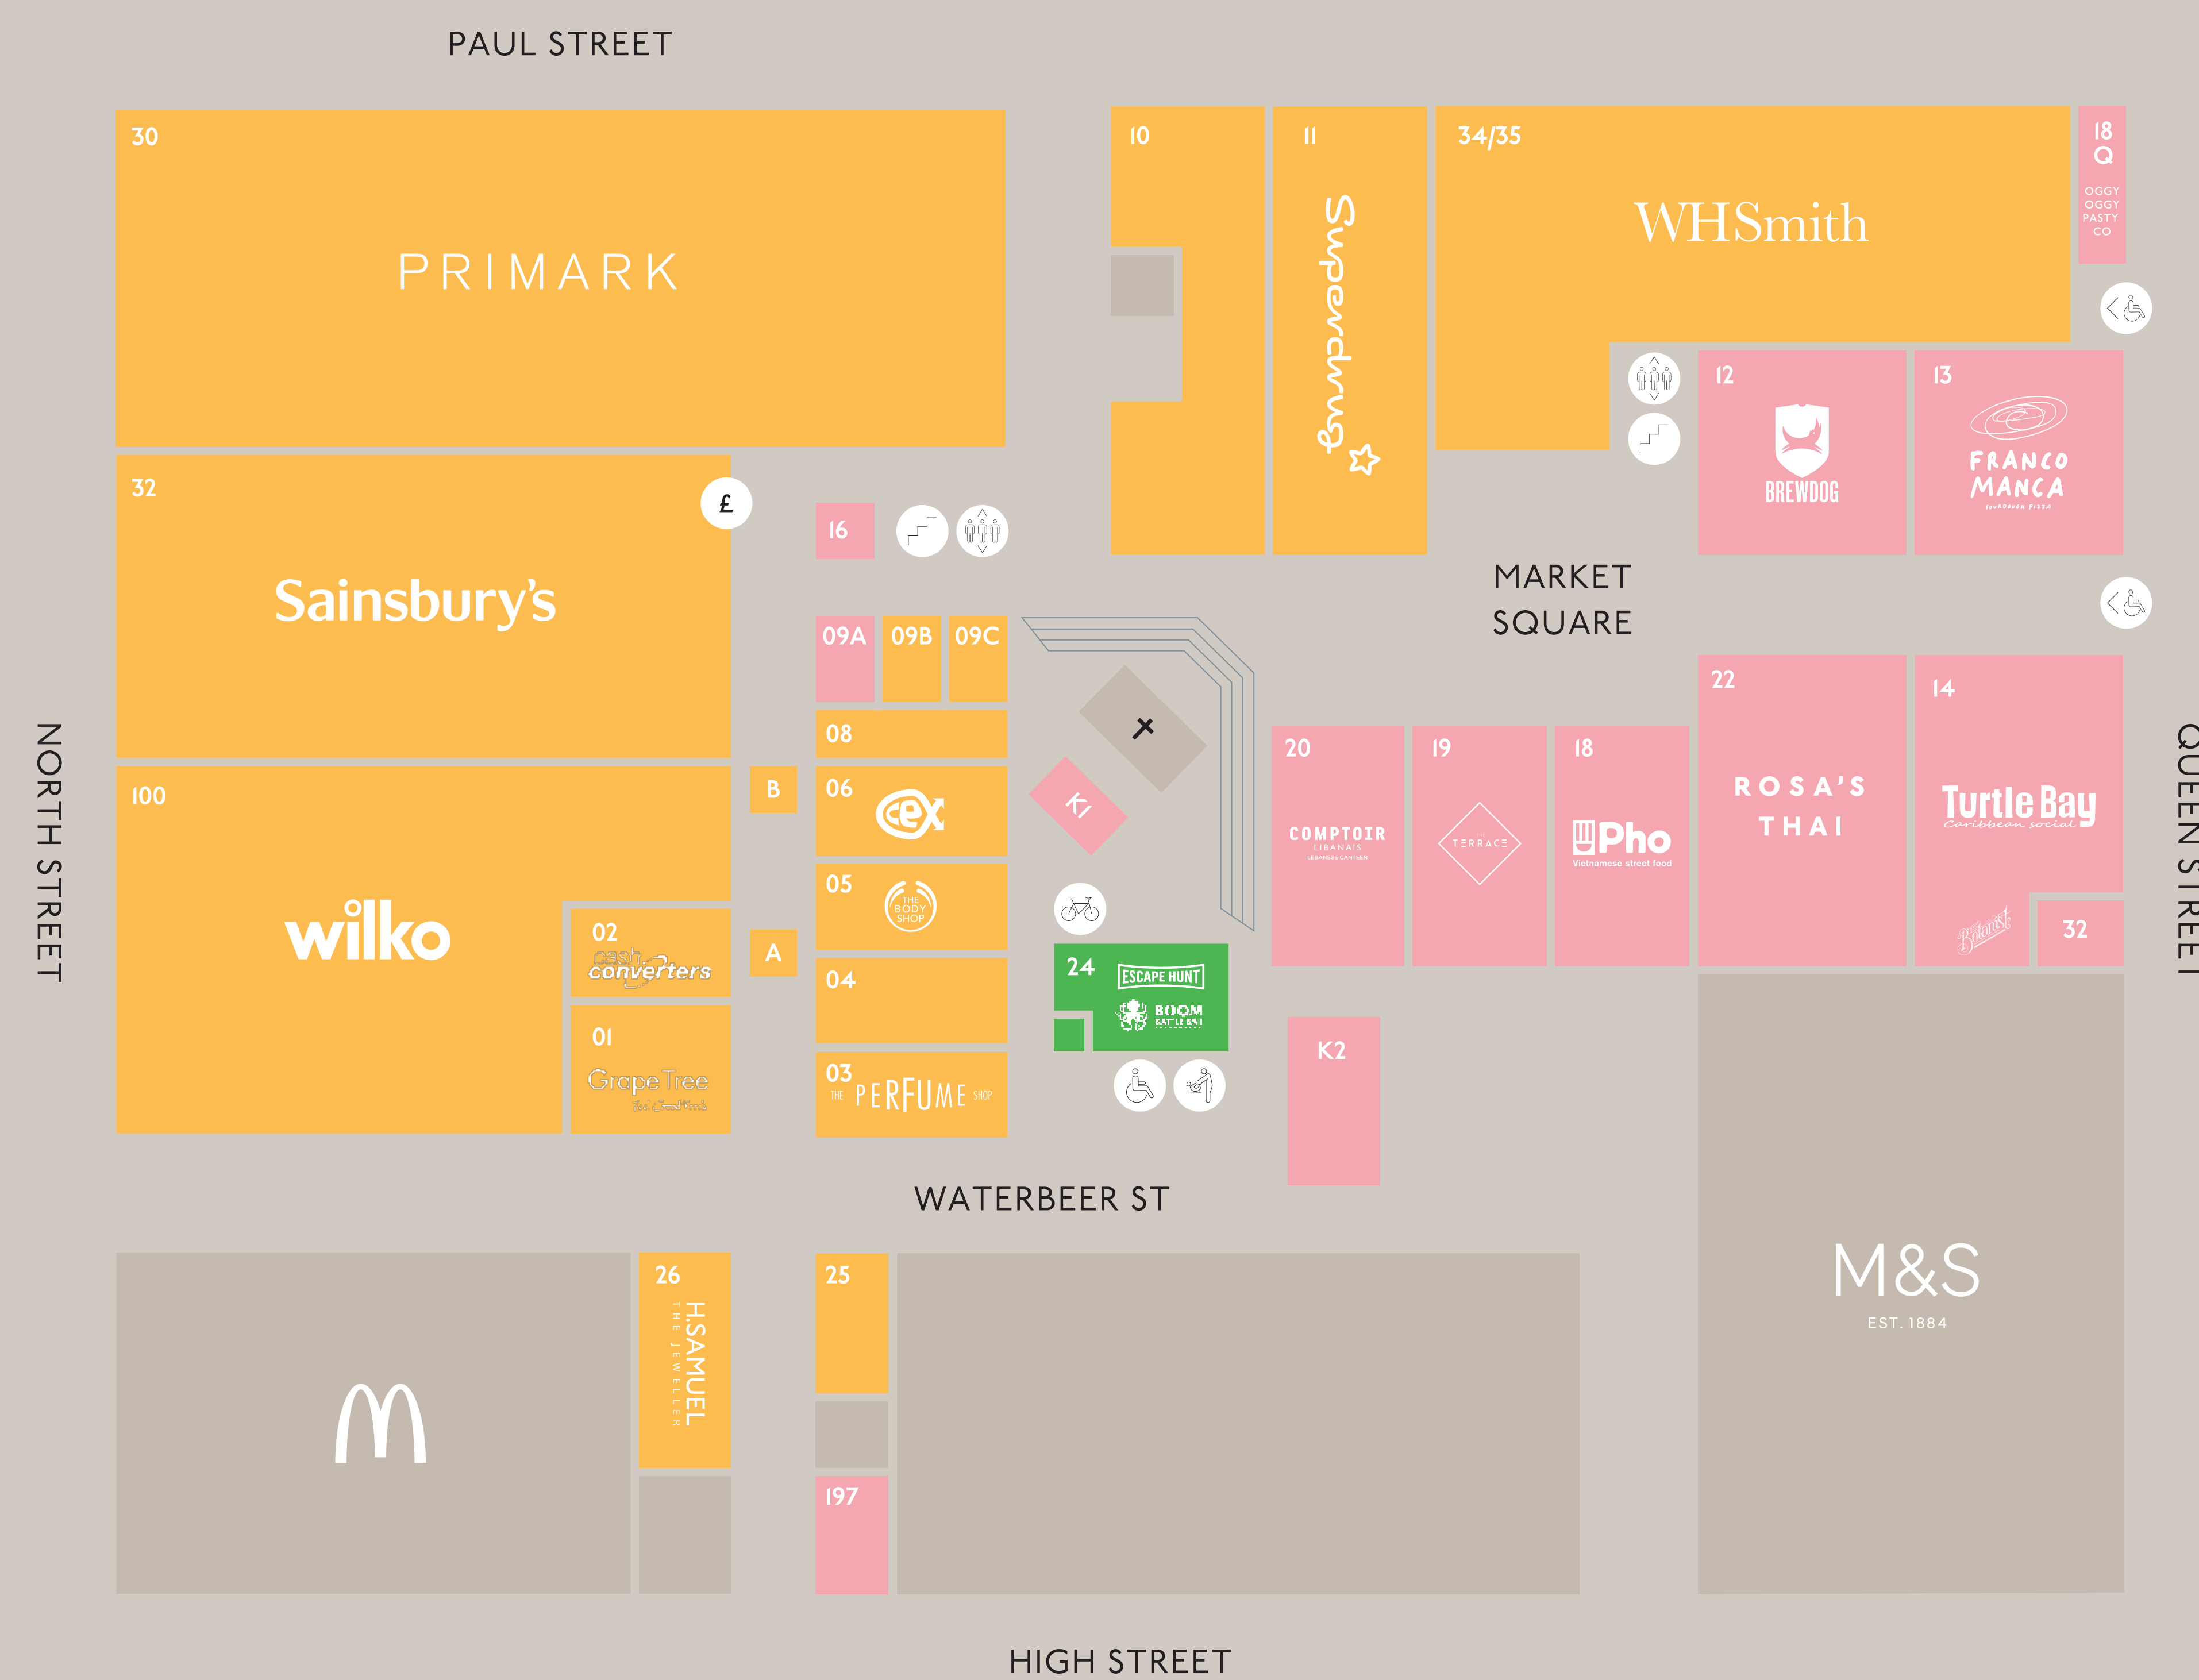

LEVELS

3/4

LEVELS

1/2

LEVEL

G

- 01 Grape Tree
- 02 Cash Converters
- 03 Perfume Shop
- 05 The Body Shop
- 04
- 06 CEX
- 08 Warren James
- 09B Timpsons
- 09C Gadgets and Accessories
- 10
- 11 Superdrug
- 25
- 26 H. Samuel
- 30 Primark
- 32 Sainsburys
- 34-35 WH Smith
- 100 Wilko
- A Sai Kits Mobile Phones
- B Sky

- 09A Muffin Break
- 12 Brewdog
- 13 Franco Manca
- 14 Turtle Bay
- 16 Krispy Kreme
- 18 Pho
- 19 The Terrace
- 20 Comptoir Libanais
- 22 Rosa's Thai
- 32 The Botanist
- 197 Tortilla
- K1 Tealith
- K2 Arthurs Deli
- 18Q Oggy Oggy Pasty Co

- 24 Boom Battle Bar
- 24 Escape Hunt
- 27 Little Exeter
- 36A Meraki Art School
Indoor Garden